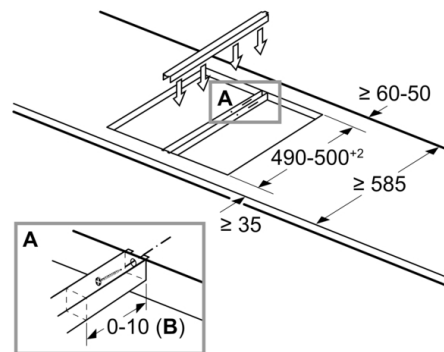

B: Dependent on the cut-out depth

measurements in mm