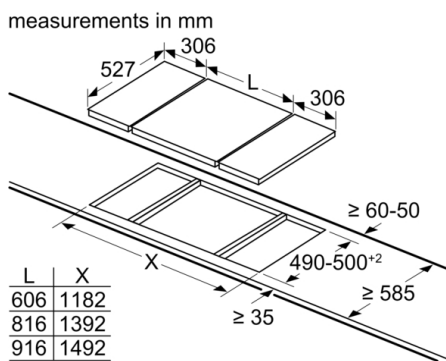

**Serie | 6, Конвенционален плот, 30 cm,
Черно
PKF375FP2E**

When installing two Domino units right next to a hob, two assembly kits (HEZ394301) are required.