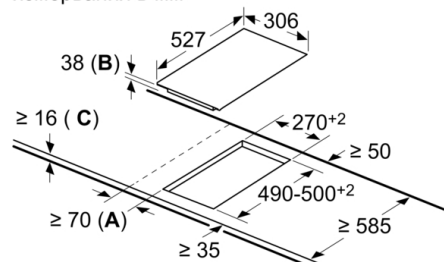

When installing two or more Domino units side-by-side, one or more assembly kits are required (2 units = 1 assembly kit, 3 units = 2 assembly kits, etc.).

измервания в мм